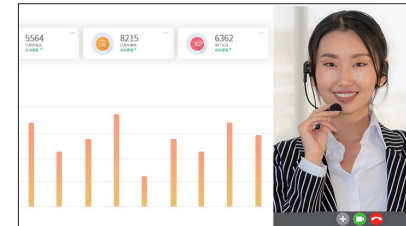

16:9 visible area