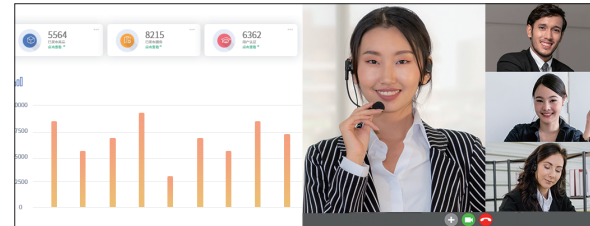

video conferencing

ultrawide screen visible area