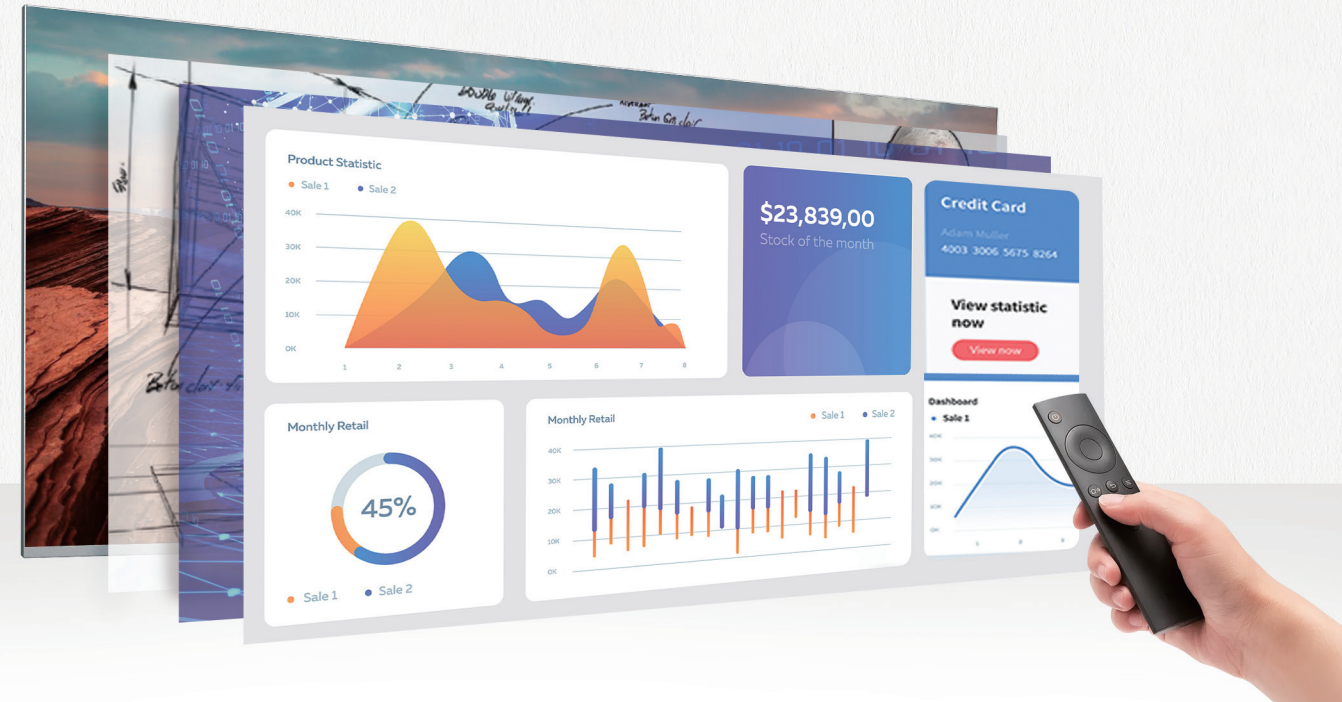

### Ergonomic

- The range of the human eye is between 200 degrees horizontally and 130 degrees vertically, the ultrawide aspect ratio is close to the aspect ratio of the field of vision

## Remote Control for Easy Operation

The remote-control and user-friendly interface allow users to operate the display as if it were a TV or Monitor at home. Various functions such as power on-off, parameter adjustment, page up and down, etc. can be realized.