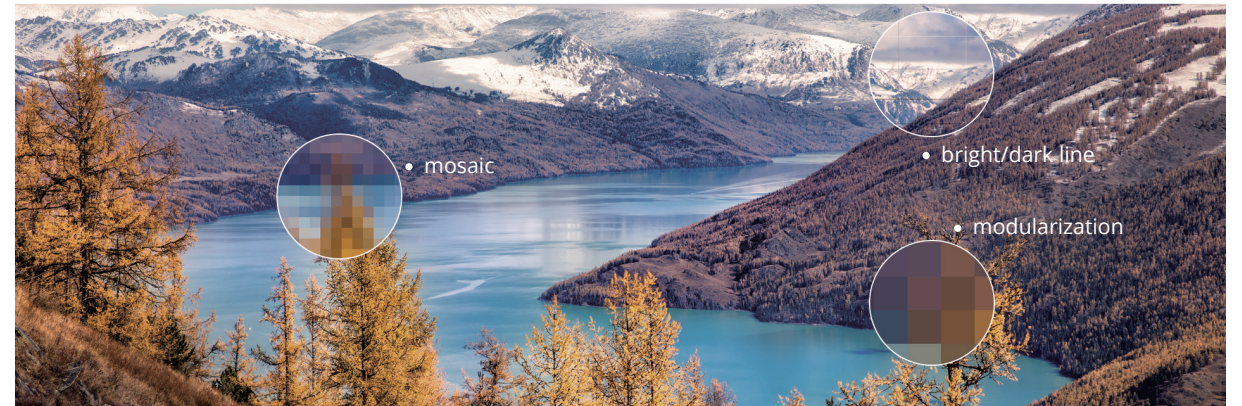

Uncalibrated screen