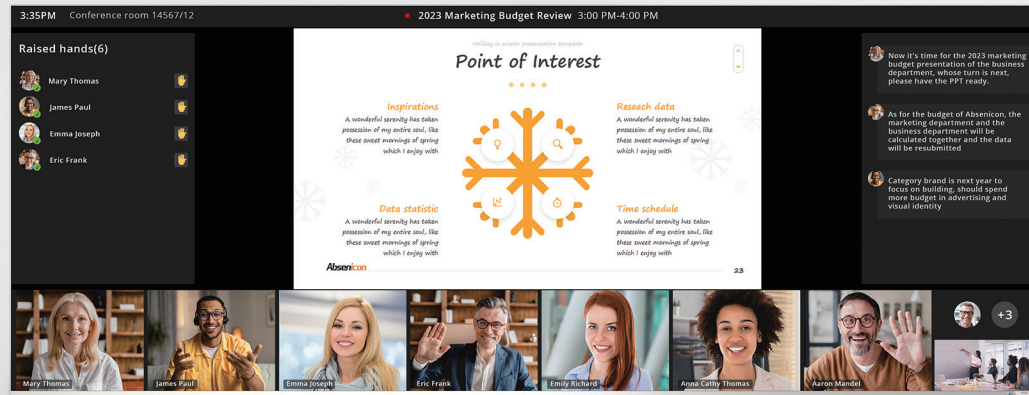

## The Ultrawide All-in-One LED Screen

Absenicon C Ultrawide Screen brings a more natural and productive hybrid meeting experience. Available in 154", 181" and 208" screen sizes, these all-in-one displays offer a 100% seamless canvas applicable to 21:9 display solution. Ideal for boardrooms, meetings rooms as well as being perfect for use with video collaboration platforms such as Microsoft Teams® and zoom