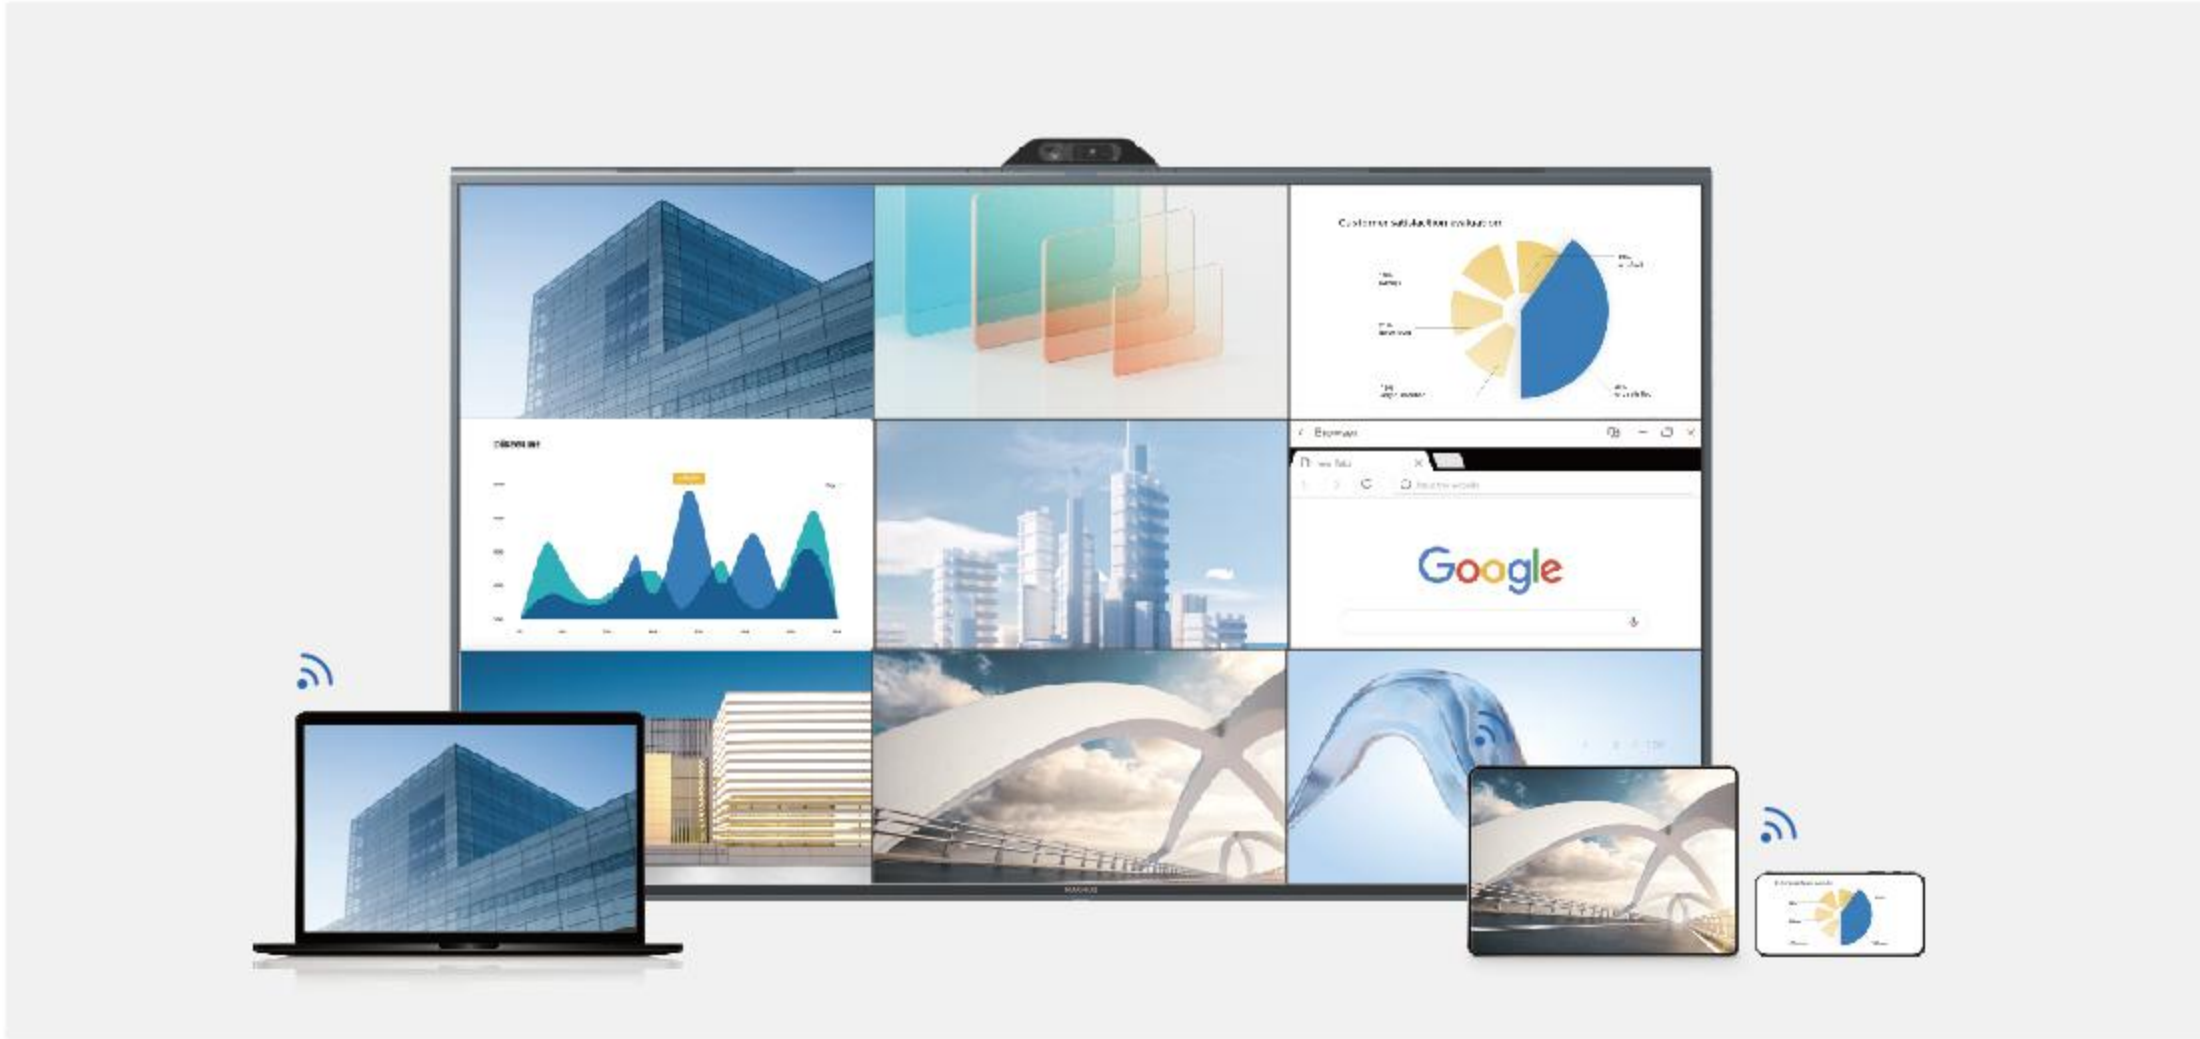

MAXHUB

The V6 Transcend Series Premium All-in-One Collaboration Display

Functional Integration

The V6 T Series delivers a sense of luxury with its modern workspace aesthetic and 95% screen-to-body ratio. The all-in-one display integrates camera, microphone, speaker, and touch panel.

WDR

Auto-Framing

Speaker Tracking

Be Heard Clearly

Equipped with 8 array microphones at 8-meter voice pickup range, the Transcend Series makes sure everyone is heard clearly.

Sound Artist

The overhead seam speaker design effectively counters obstacles to clear sound transmission, improving uniformity in large conference rooms.

Life Write

By adopting P-CAP touch technology, The V6 Transcend Series offers a true-to-life writing experience that is intuitive and precise.

More Opportunities to Share

Expand collaborative opportunities by sharing from up to 9 devices simultaneously*; the panel's low latency preserves the 4K resolution.

Instant Device Access and Management

IT teams can easily access and manage all your MAXHUB devices instantly through the MAXHUB Pivot.

Specification

Display

Model	T6530	T8630
Diagonal Size(inch)	65	86
Resolution	3840*2160	3840*2160
Response Time	6.5ms	8ms
Brightness(typ)	350cd/m ²	350cd/m ²
Contrast Ratio	5000: 1	1200: 1
Color Gamut(typ)	90% NTSC	90% NTSC