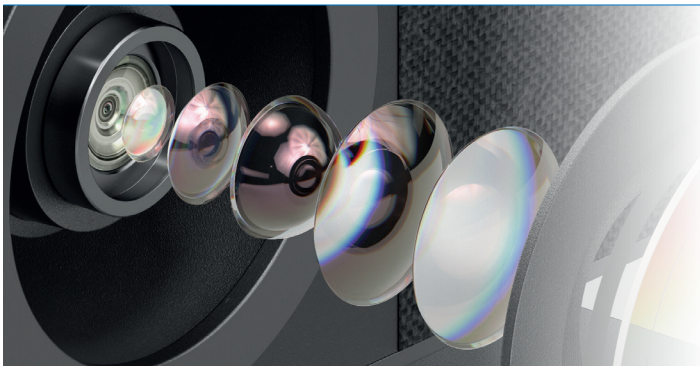

Smart Wide Angle Camera

The integrated 4K ePTZ camera with a 120° wide angled lens captures the entire meeting space. With its suite of intelligent algorithms, including auto framing, speaker and presenter tracking, your team is automatically center-stage and always perfectly framed.

Set includes

- 1x VL-VB300 Videobar
- 1x DC 24V 5A Power Adapter
- 1x Remote Controller
- 1x Magnetic Lens Cap
- 1x Wall Mounting Kit
- 4x Expansion Screws
- 4x Mounting Screws

Art.-No.	EAN
VL-VB300	4251364736906

Contact

PureLink GmbH
Von-Liebig-Str. 10
48432 Rheine | Germany

+49 5971 800 299-0
+49 5971 800 299-99
info@purelink.de

We regularly expand our product range. We will gladly provide information on additional cable lengths upon request. All information is subject to confirmation and non-binding. Technical changes, printing errors and mistakes excepted. The illustrations used in these document may differ from the delivered product.